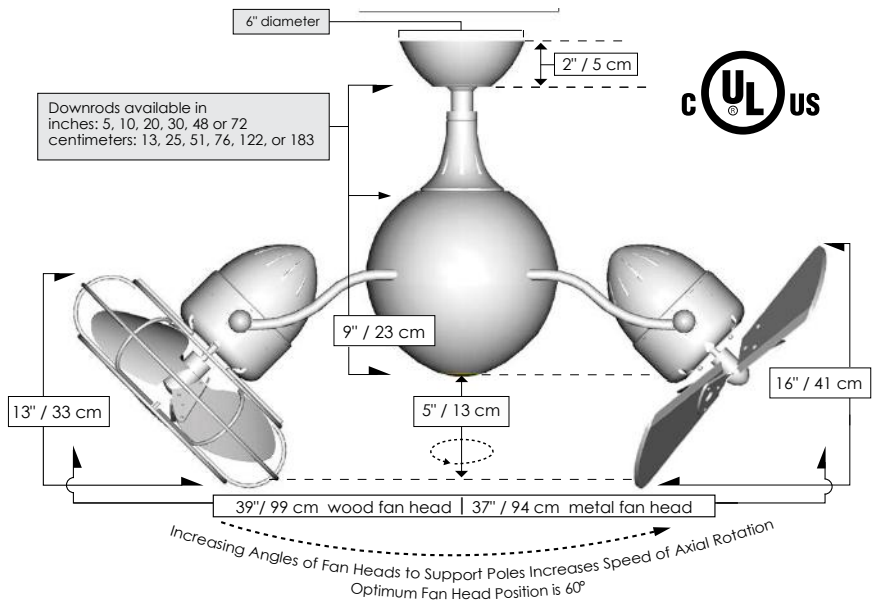

Acqua

The Acqua 360° rotational fan is thoughtfully designed to resemble the molecular structure of water, Earth's most precious resource. The Acqua offers fluid lines and quiet axial rotation. The fan heads can be infinitely positioned in 180-degree arcs for optimum air movement; the greater the angles of the motors to the horizontal support rods (up or down), the faster the axial rotation. A slow, controlled axial rotation is achieved by both fan head position and fan blade speed. Matthews rotational fans circulate heat and air-conditioning more efficiently than traditional paddle fans.

STANDARD EQUIPMENT	
One downrod of 10 inches / 13 cm	
Vaulted ceiling canopy for up to 29°	
3-speed RF remote control in black	ACCESSORY Decora-style, 3-speed, Lutron SFSQ-LF non-dimmable wall control
	

CEILING HEIGHT / DOWNROD TABLE	
Ceiling Height	Downrod Lengths <i>Field cuttable. Non-threaded</i>
10 ft or less	5 inches / 13 cm <i>Use safety cages if applicable</i>
10 -12 feet	10 inches / 25 cm
13 feet	20 inches / 51 cm
14 feet	30 inches / 76 cm
15 feet	48 inches / 122 cm
16 feet +	72 inches / 183 cm

FAN SPECIFICATIONS	
Fan Weight	27 lbs
Voltage	110 or 220
Motor Type	AC
Downrods Lengths <i>Field cuttable. Non-threaded</i>	inches: 5, 10, 20, 30, 48, 72 centimeters: 13, 25, 51, 76, 122, 183
Downrod Diameter	1 inch
Overall Drop	16 inches / 41 cm + downrod length
Remote Control	Hand-held & wall-mountable 3-speed
Wall Control	Lutron decora-style wall control: SFSQ-LF
Environment	Damp locations for all finishes Neither coastal, saltwater nor chlorine compatible
Ambience	Soothing White Noise
Safety Certification	UL / CUL
Warranty	Limited Lifetime