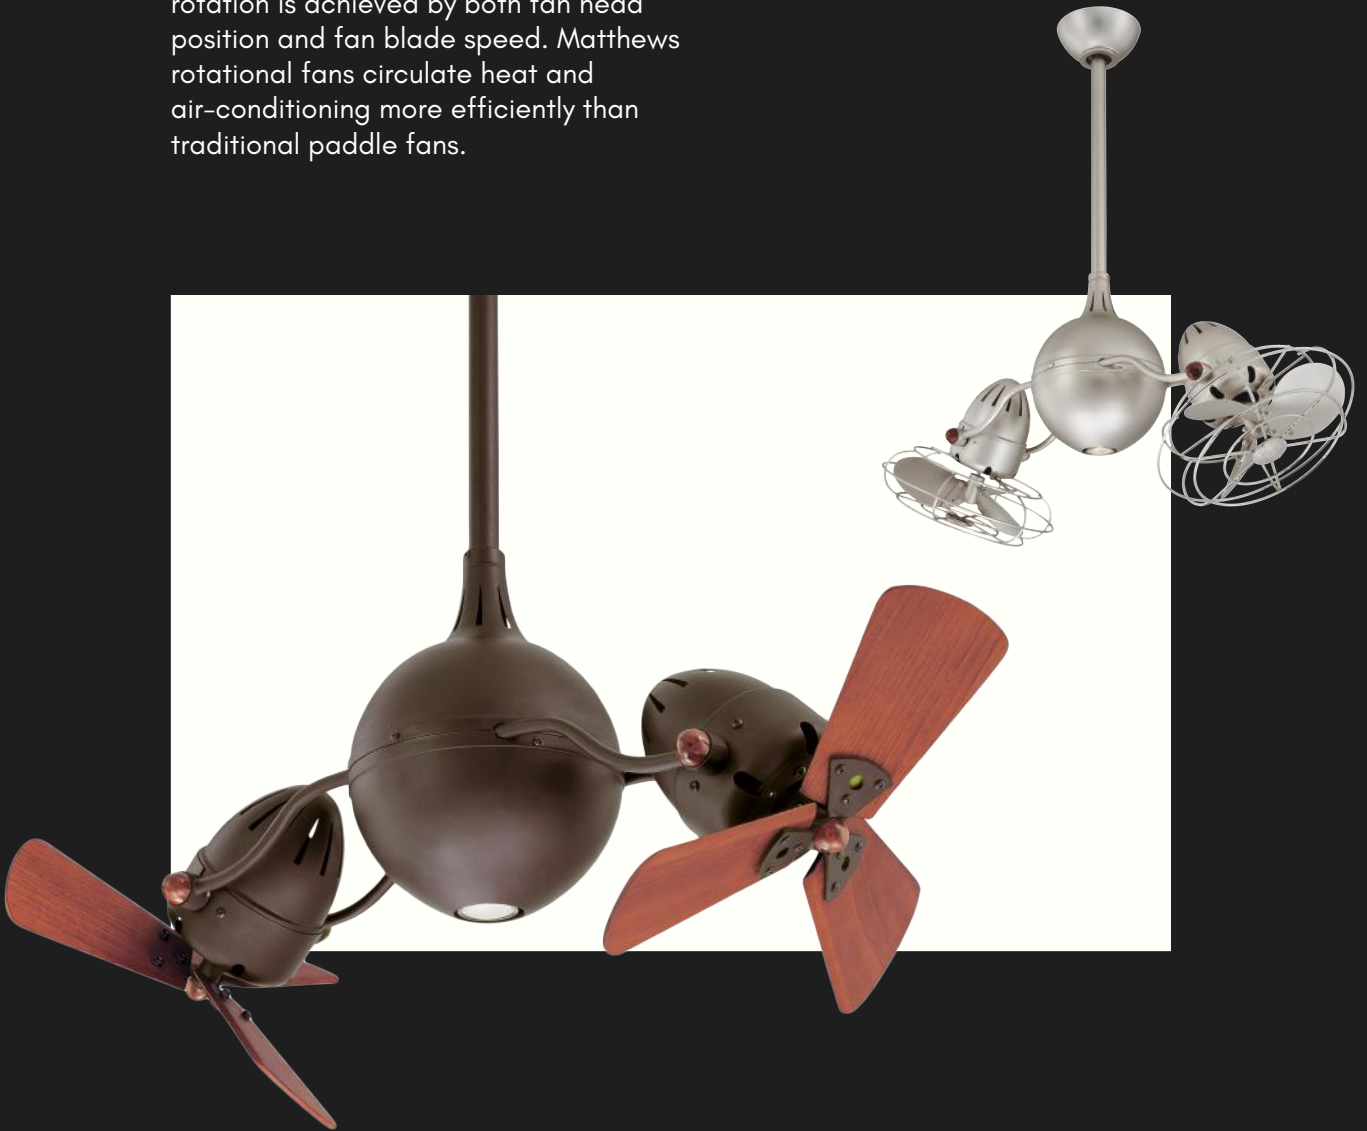

Acqua

The Acqua 360° rotational fan is thoughtfully designed to resemble the molecular structure of water, Earth's most precious resource. The Acqua offers fluid lines and quiet axial rotation. The fan heads can be infinitely positioned in 180-degree arcs for optimum air movement; the greater the angles of the motors to the horizontal support rods (up or down), the faster the axial rotation. A slow, controlled axial rotation is achieved by both fan head position and fan blade speed. Matthews rotational fans circulate heat and air-conditioning more efficiently than traditional paddle fans.

STANDARD EQUIPMENT	
One downrod of 10 inches / 13 cm	
Vaulted ceiling canopy for up to 29°	
3-speed RF remote control in black	ACCESSORY Decora-style, 3-speed, Lutron SFSQ-LF non-dimmable wall control
	