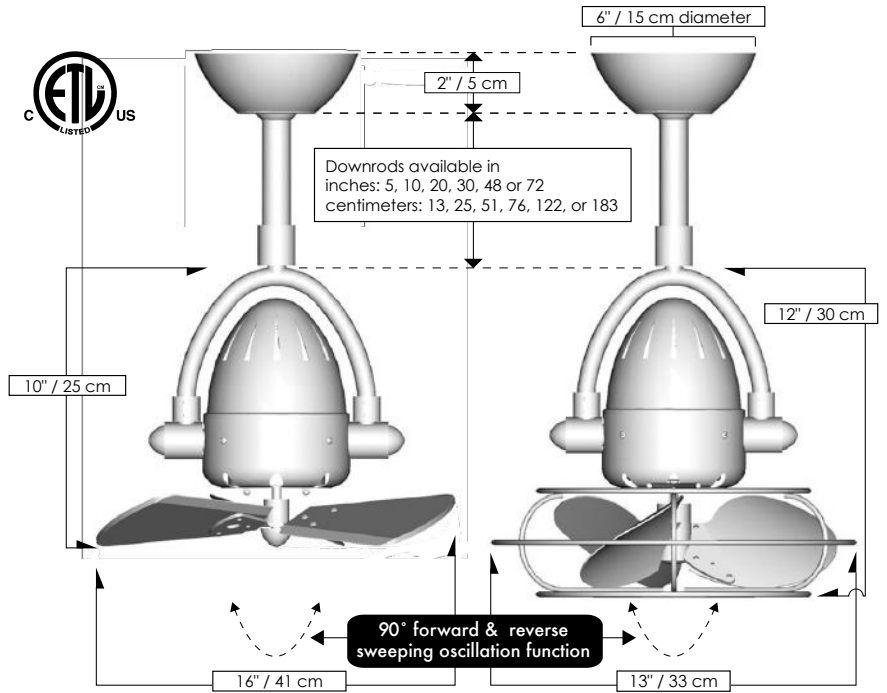

Diane

The Diane directional fan head provides maximum airflow with a sweeping 90° forward and reverse oscillation. The Diane can be hung in small, awkward spaces or in front of HVAC ducts to improve the efficiency of heating, ventilation or air conditioning of any space.

STANDARD EQUIPMENT	
One downrod of 10 inches / 13 cm	
Vaulted ceiling canopy for up to 29°	
3-speed RF remote control in black	ACCESSORY Decora-style, 3-speed wall control in white
	

CEILING HEIGHT / DOWNROD TABLE	
Ceiling Height	Downrod Lengths <i>Field cuttable. Non-threaded</i>
10 ft or less	5 inches / 13 cm <i>Use safety cages if applicable</i>
10 -12 feet	10 inches / 25 cm
13 feet	20 inches / 51 cm
14 feet	30 inches / 76 cm
15 feet	48 inches / 122 cm
16 feet +	72 inches / 183 cm

FAN SPECIFICATIONS		
Fan Blade Options	Mahogany Tone Solid Wood	Metal with guard
Fan Diameter	16 inches / 41 cm	13 inches / 33 cm
Guard Options	No Cage Option	Safety Cage Decorative Cage
Blade Pitch	19°	31°
RPM	1352	1377
CFM	1623.14	1345.39
Watts	51.37	46.14
CFM/Watt	31.60	29.16
Motor Type	A C	
Downrods Lengths <i>Field cuttable. Non-threaded</i>	inches: 5, 10, 20, 30, 48, 72 centimeters: 13, 25, 51, 76, 122, 183	
Downrod Diameter	1 inch	
Overall Drop	(Wood) 12 inches / 30 cm + downrod length (Metal) 14 inches / 36 cm + downrod length	
Fan Weight	12 lbs	
Voltage	110 or 220	
Remote Control	Hand-held & wall-mountable 3-speed	
Wall Control	Lutron decora-style wall control: SFSQ-LF	
Environment	Damp locations for all finishes Neither coastal, saltwater nor chlorine compatible	
Ambience	Soothing White Noise	
Safety Certification	ETL / CETL	
Warranty	Limited Lifetime	